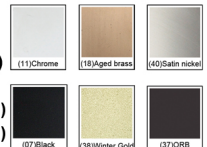

MX 3070-0740

W:16" H:8" OAH:9.5"

Finish: Satin Nickel

Shade: Black Fibril / White Linen

Lamps: 3x60W (M) A19

- White Acrylic Lens
- 90 Degree Slope Ceiling Swivel

90 degree Swivel

Hardware Finishes

- 07 (Black)
- 11 (Chrome)
- 18 (Aged Brass)
- 37 (ORB)
- 38 (Winter Gold)
- 40 (Satin Nickel)

REFERENCE	QTY.	REMARKS	Project
			Location/Type
			Architect
			Engineer
			Contractor
			Submitted By: Date: